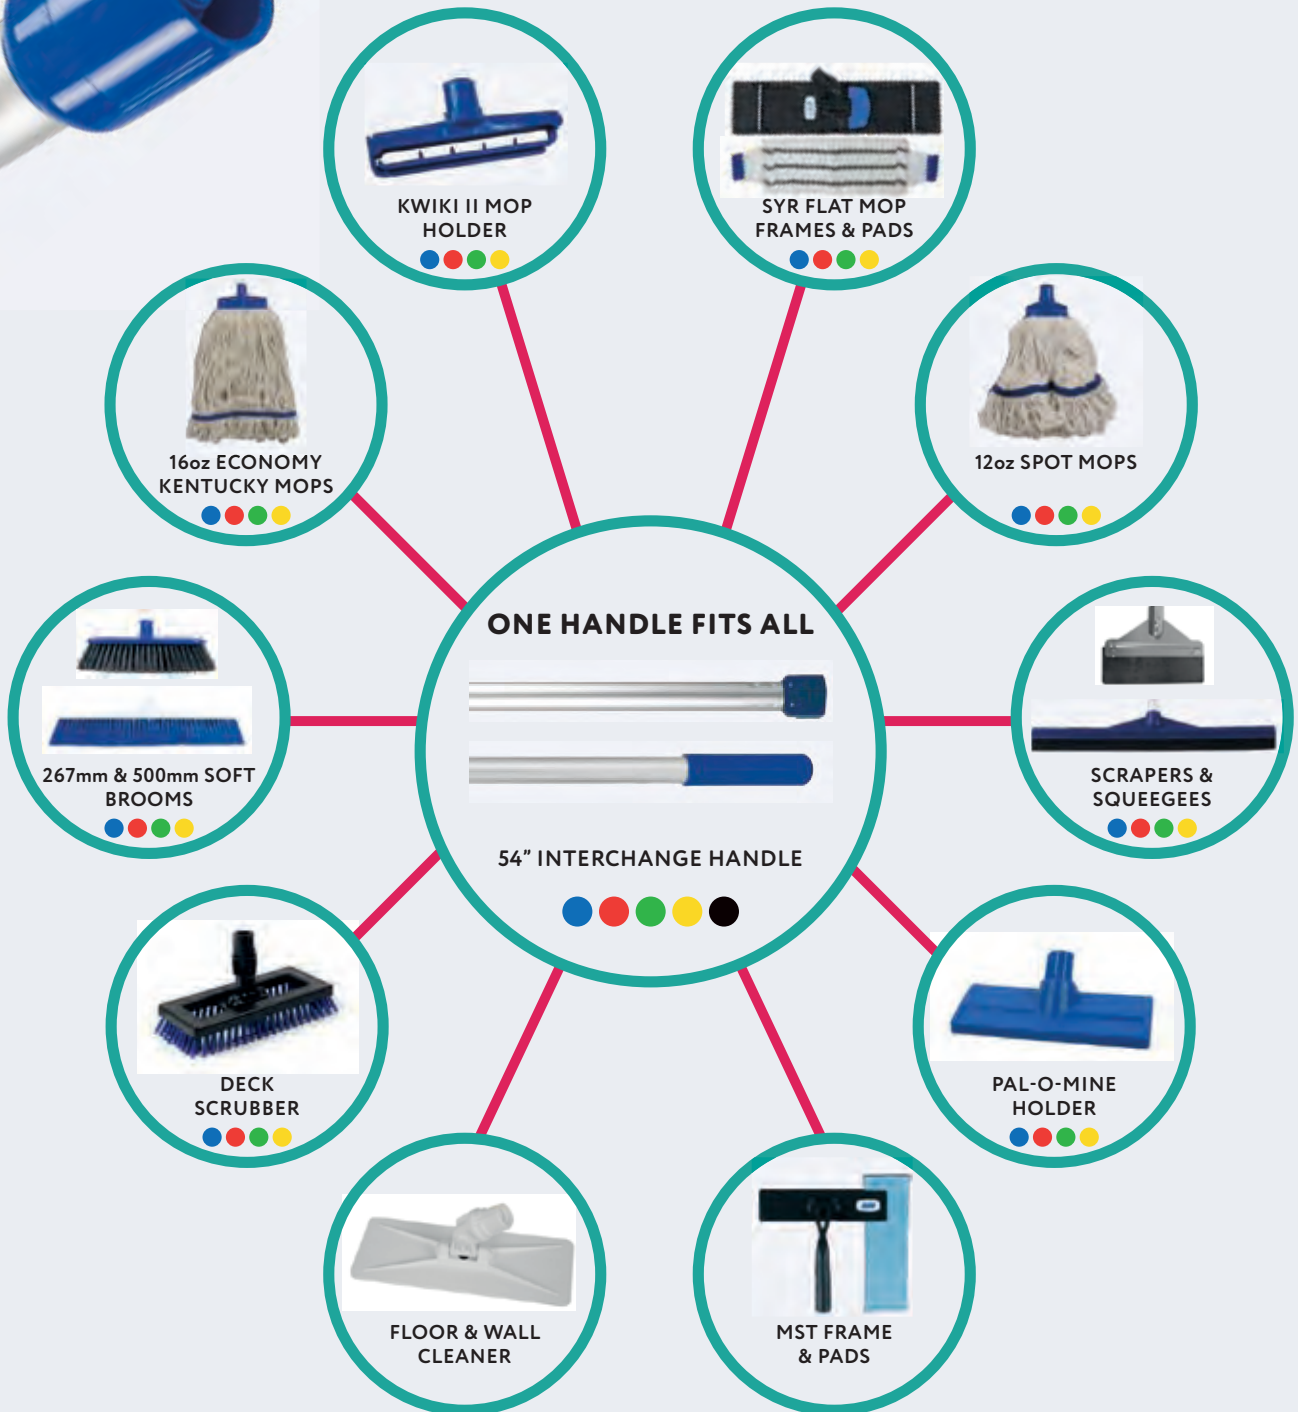

One handle fits all

Interchangeable

Mops, Brushes, Buckets & Accessories

Interchangeable mop/broom/tool system

Text Order Line: 07512 880473 | Tel: 01227 450430 | Email: sales@curco.co

HANDLES

SYR Freedom Heavy Duty Mop Handle (Aluminium)